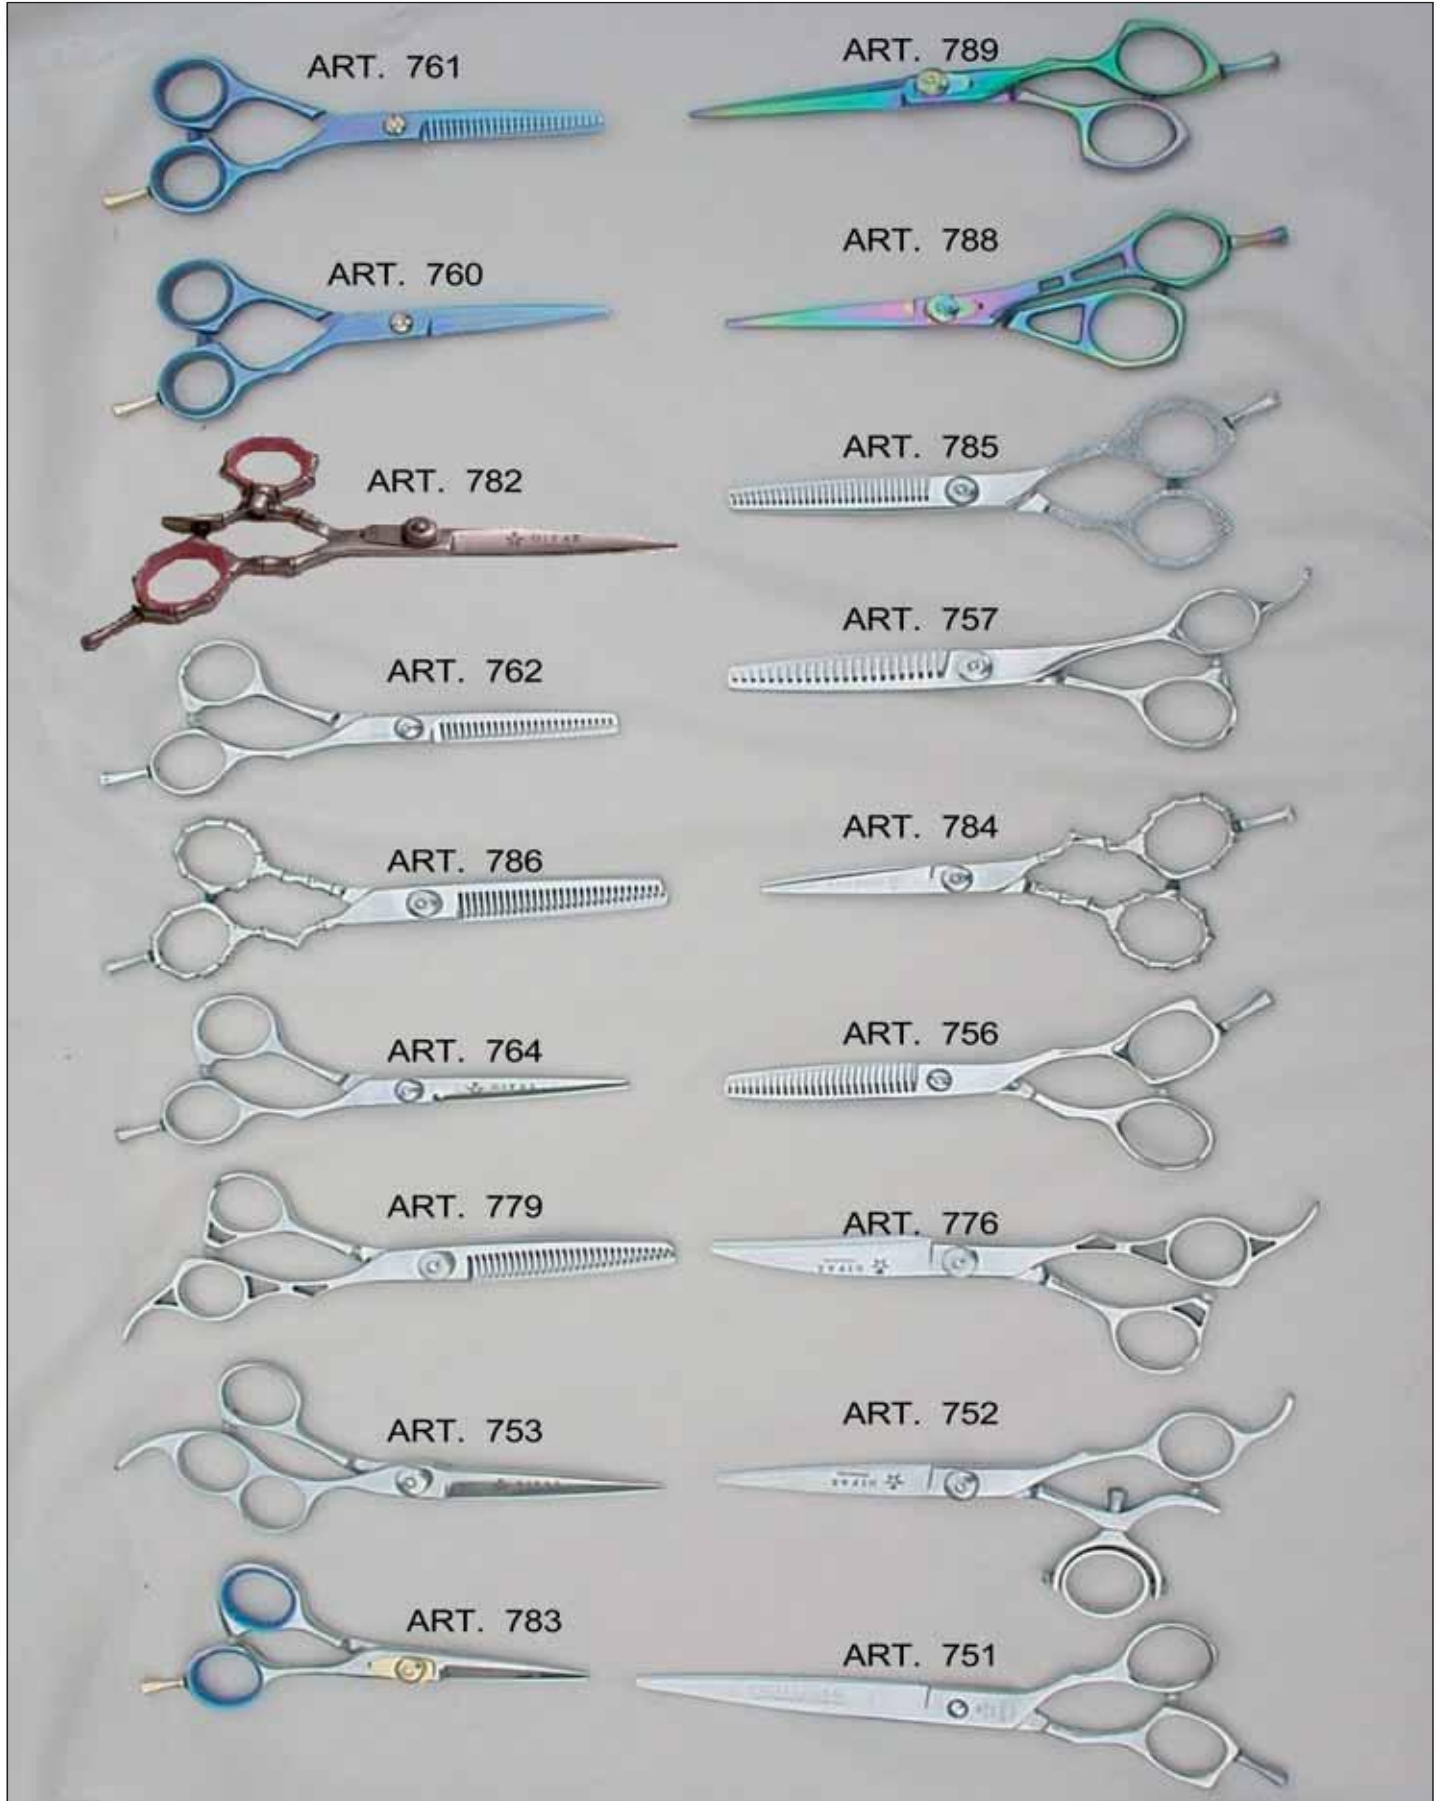

5 1/2" - 6 1/2"

ART. 726

6 1/2"

FORBICI PARRUCCHIERE

HAIR SCISSORS

HAARSCHERE

CISEAUX COIFFEUR

INOX PROFESSIONAL

FORBICI PARRUCCHIERE

HAIR SCISSORS

HAARSCHERE

CISEAUX COIFFEUR

ART. 735
6" - 6½" - 7" - 7½"

ART. 250
4"

ART. 255
4"

ART. 701
5½" - 6" - 6½" - 7"