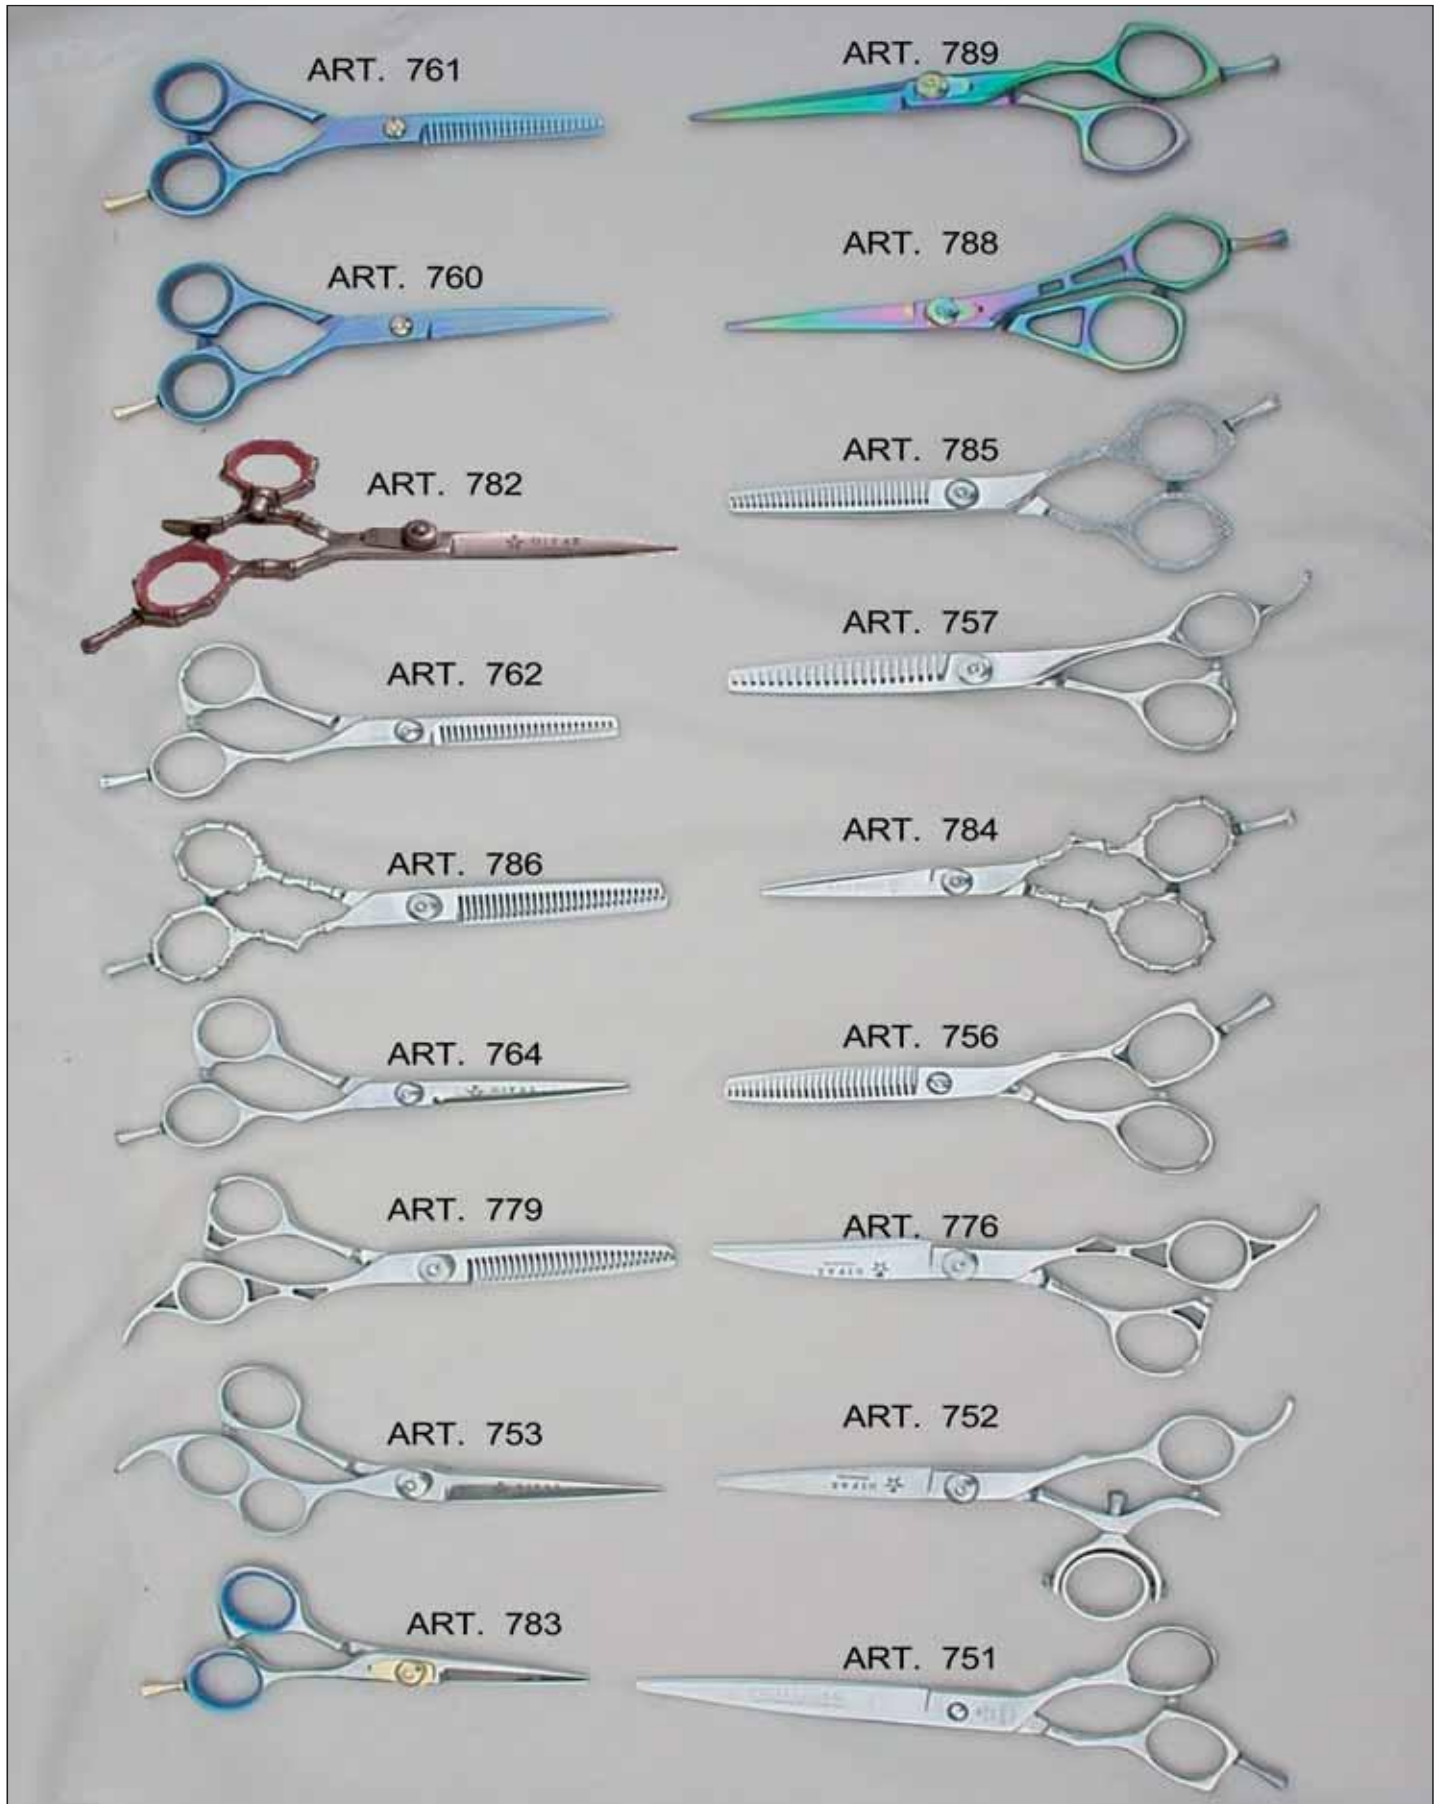

4 1/2" 5 - 5 1/2" - 6" - 6 1/2"

ART. 728

5 1/2" - 6 1/2"

ART. 726

6 1/2"

FORBICI PARRUCCHIERE

HAIR SCISSORS

HAARSCHERE

CISEAUX COIFFEUR

INOX PROFESSIONAL

FORBICI PARRUCCHIERE

HAIR SCISSORS

HAARSCHERE

CISEAUX COIFFEUR

ART. 735
6" - 6½" - 7" - 7½"

ART. 250
4"